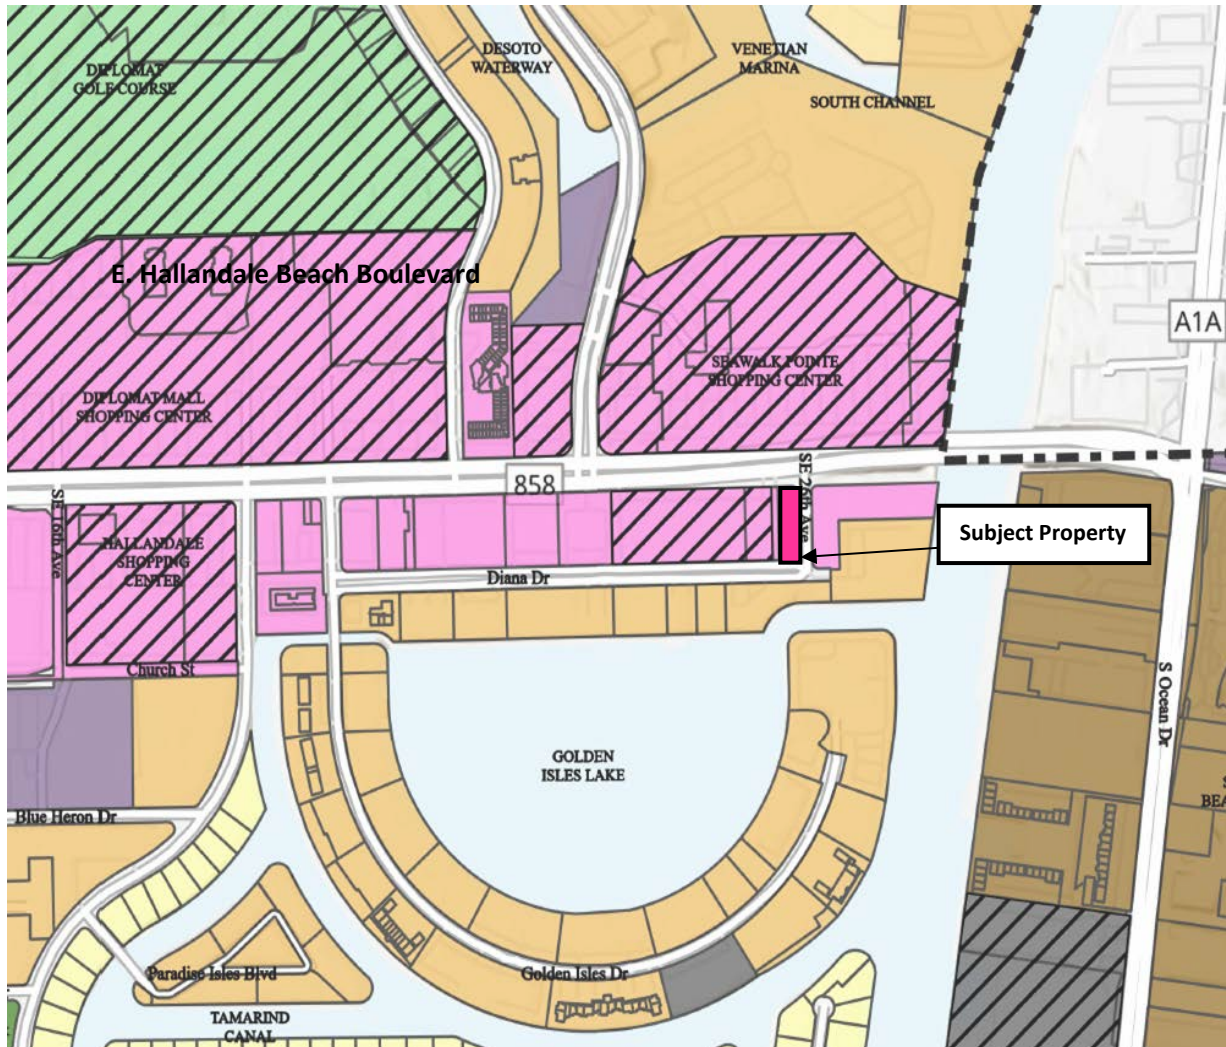

Location Map

Mateo Apartments

2524 East Hallandale Beach Boulevard

#DB-22-03552

#RD-22-03627