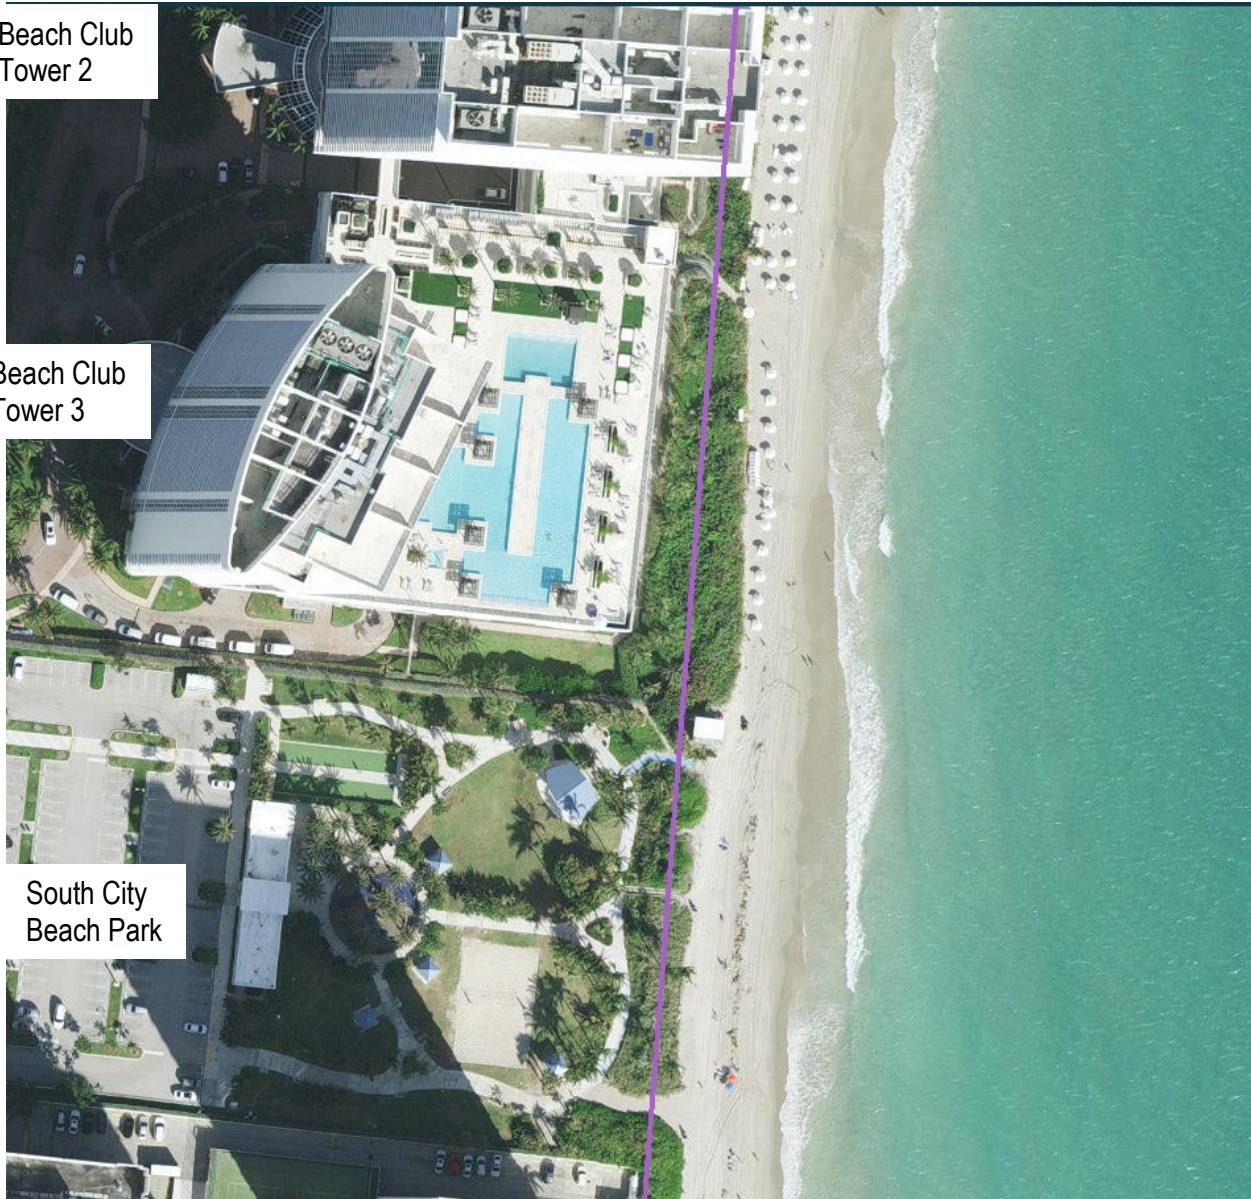

<https://www.labins.org/map/#>

North City
Beach Park

Beach Club
Tower 1

Beach Club
Tower 2

Beach Club
Tower 3

South City
Beach Park

LaMer

Malaga Towers

Taramino

Hemispheres

2000 Ocean

Microsoft Search (Alt+Q)
Just start typing here to bring features to your fingertips and get help.
[Tell me more](#)

Parker Plaza

2080 Ocean

Sea Edge

Parker Tower