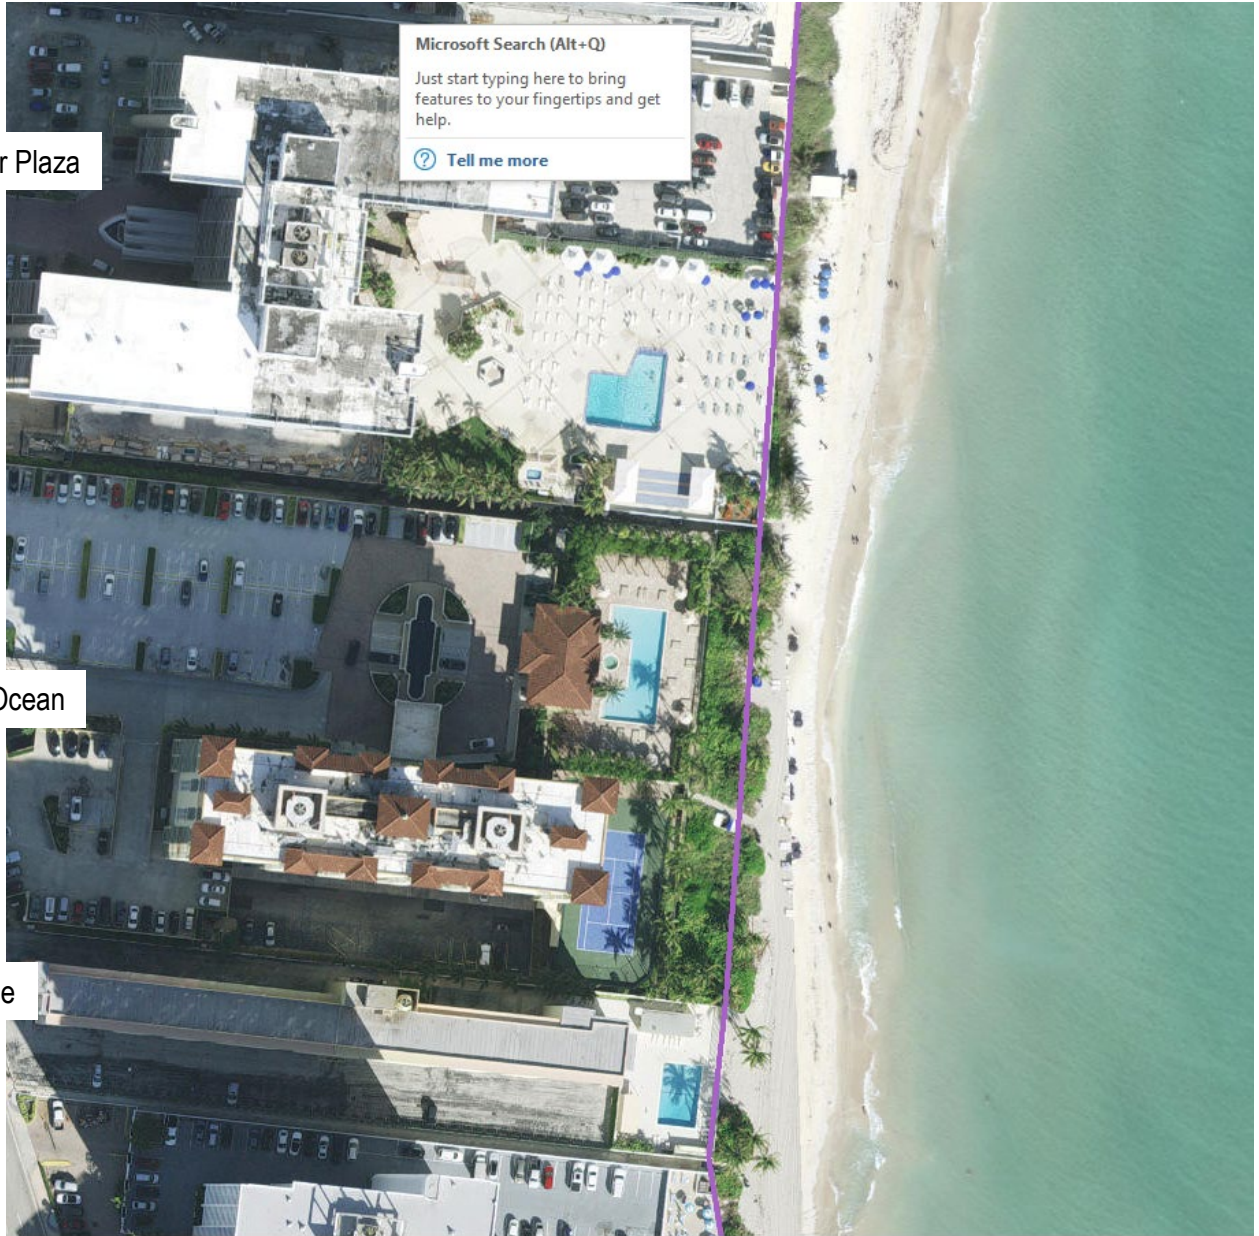

<https://www.labins.org/map/#>

North City
Beach Park

Beach Club
Tower 1

Beach Club
Tower 2

Beach Club
Tower 3

South City
Beach Park

LaMer

Malaga Towers

Taramino

Hemispheres

2000 Ocean

Microsoft Search (Alt+Q)
Just start typing here to bring features to your fingertips and get help.
[Tell me more](#)

Parker Plaza

2080 Ocean

Sea Edge

Parker Tower