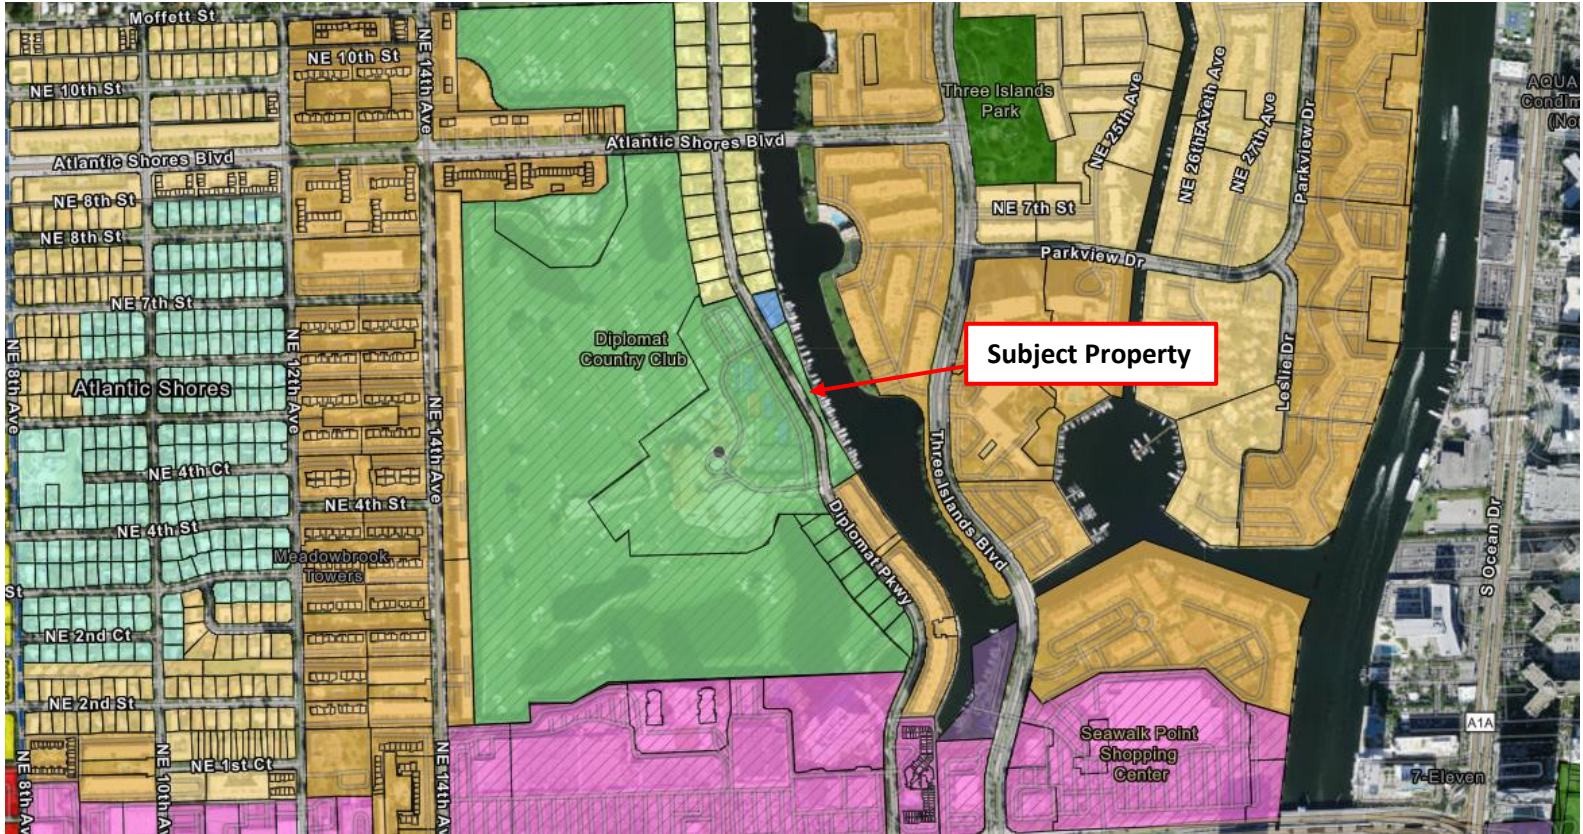

Zoning Map

Diplomat Hotel and Country Club - Marina
500-501 Diplomat Parkway
#V-24-06451