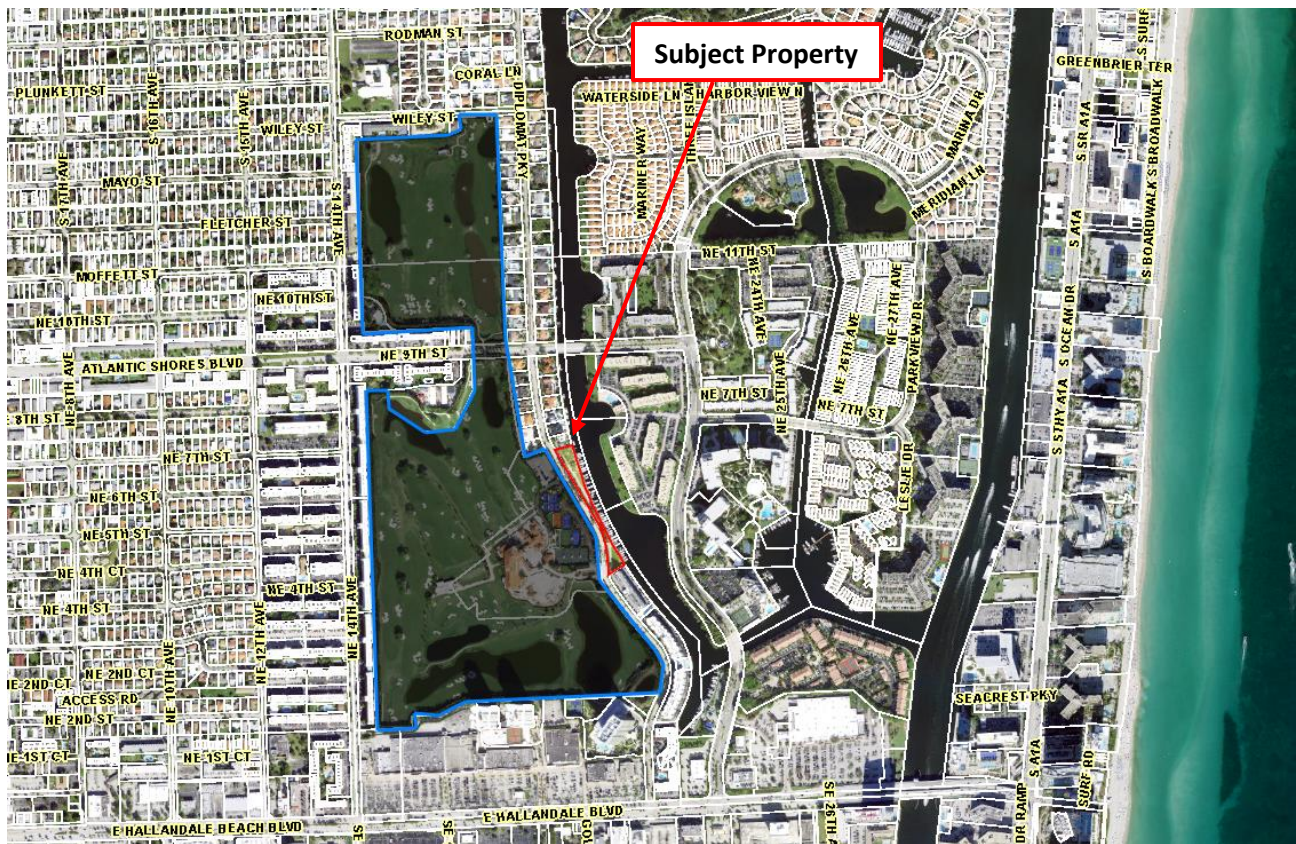

Aerial Map

Diplomat Hotel and Country Club - Marina
500-501 Diplomat Parkway
#V-24-06451