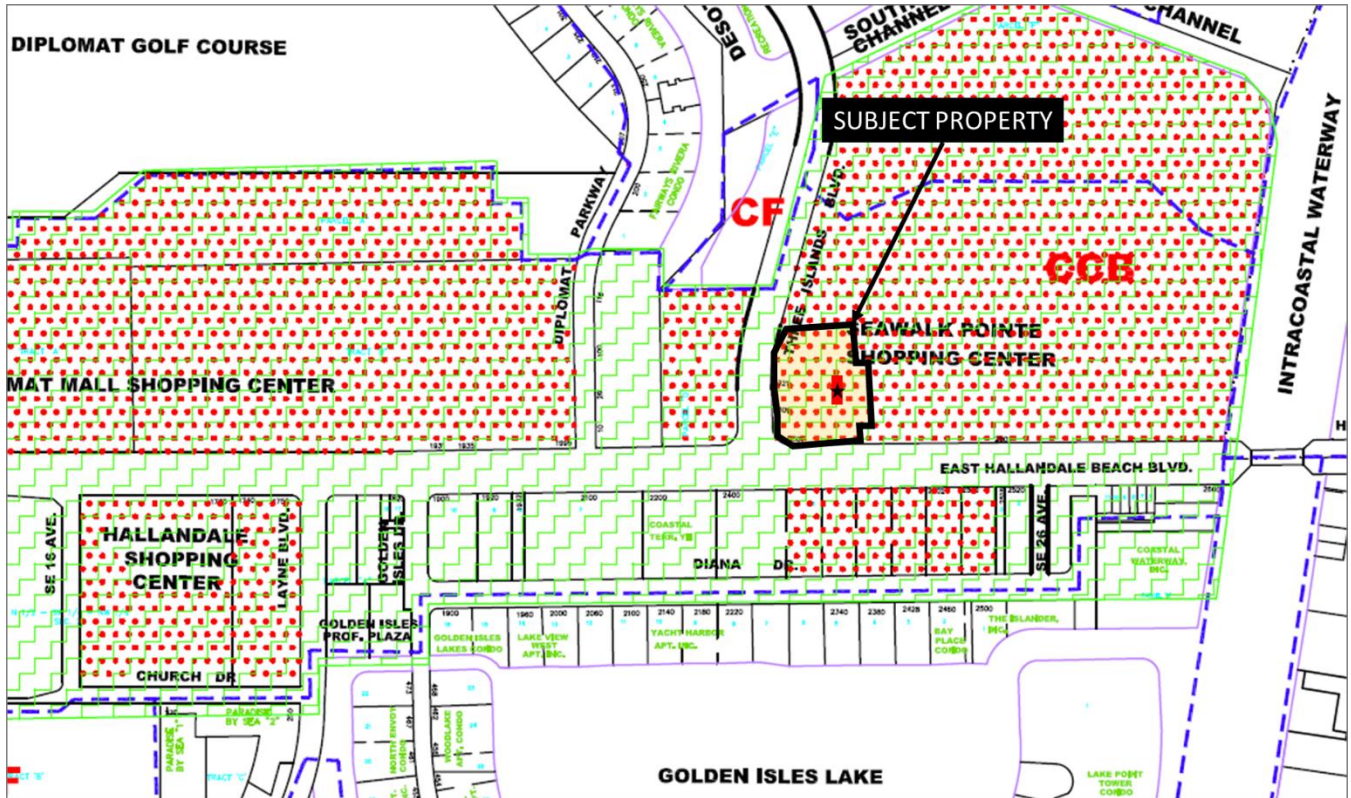

EXHIBIT "4"

LOCATION MAP

APPLICATION #: RD-18-01652

APPLICANT: DoorSide, LLC, D.B.A. Outback and Carrabbas Express

ADDRESS: 2307 E. Hallandale Beach Blvd.