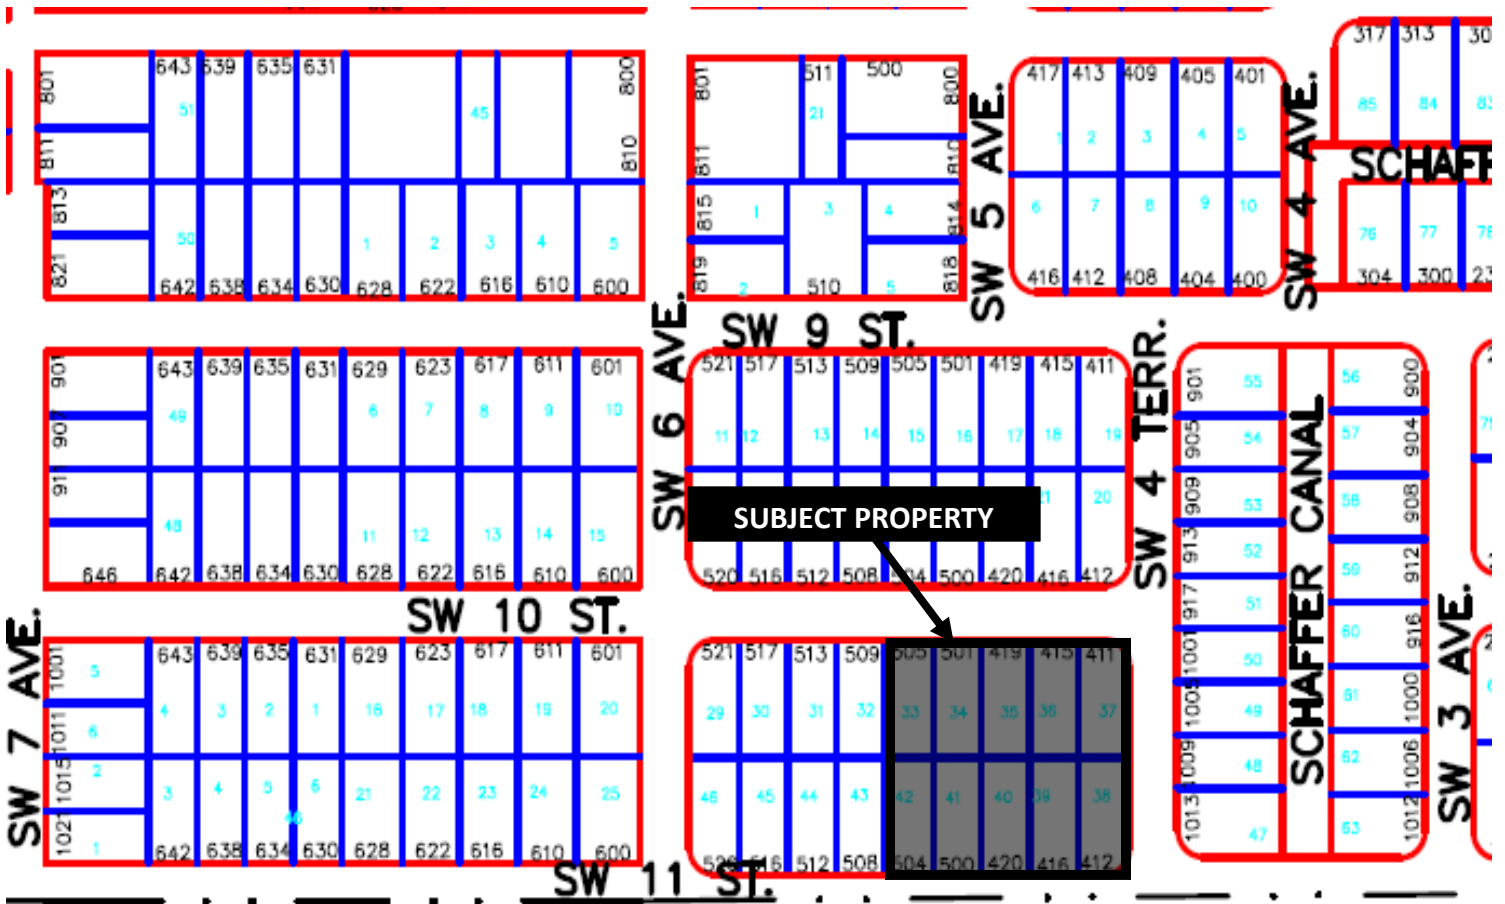

LOCATION MAP

Applications# DB-17-012179 & # V-17-0180
David Posnack Jewish Day School
412 S.W. 11th Street