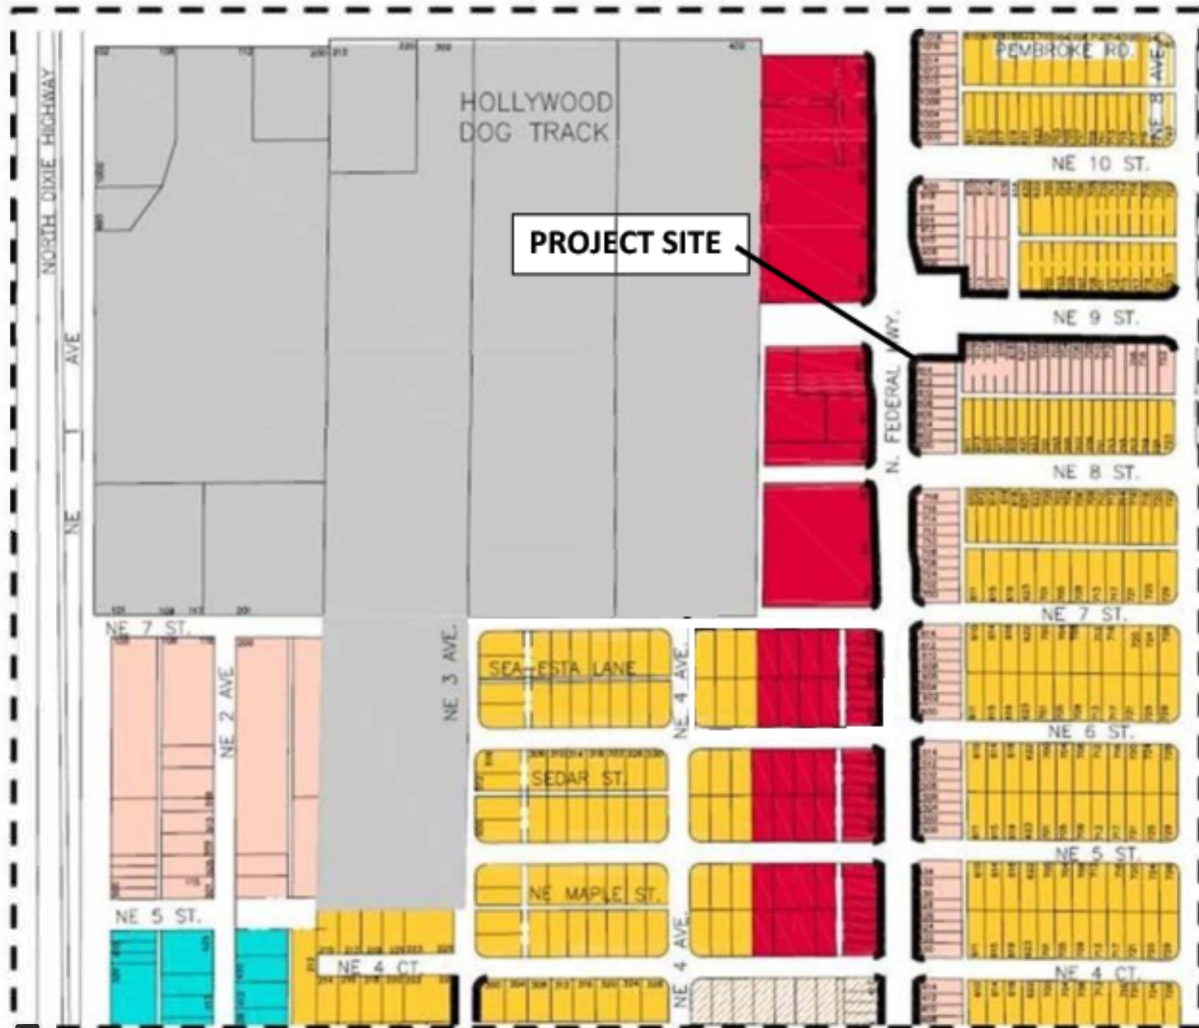

# EXISTING ZONING

**CENTRAL RAC SUBDISTRICTS**

- RAC CORRIDOR
- TRANSIT CORE
- RAC NEIGHBORHOOD
- TRANSITIONAL MIXED USE
- FASHION/ ART/ DESIGN
- GREYHOUND TRACK

**WEST RAC SUBDISTRICTS**

- PEMBROKE ROAD
- FOSTER ROAD
- PALMS GATEWAY