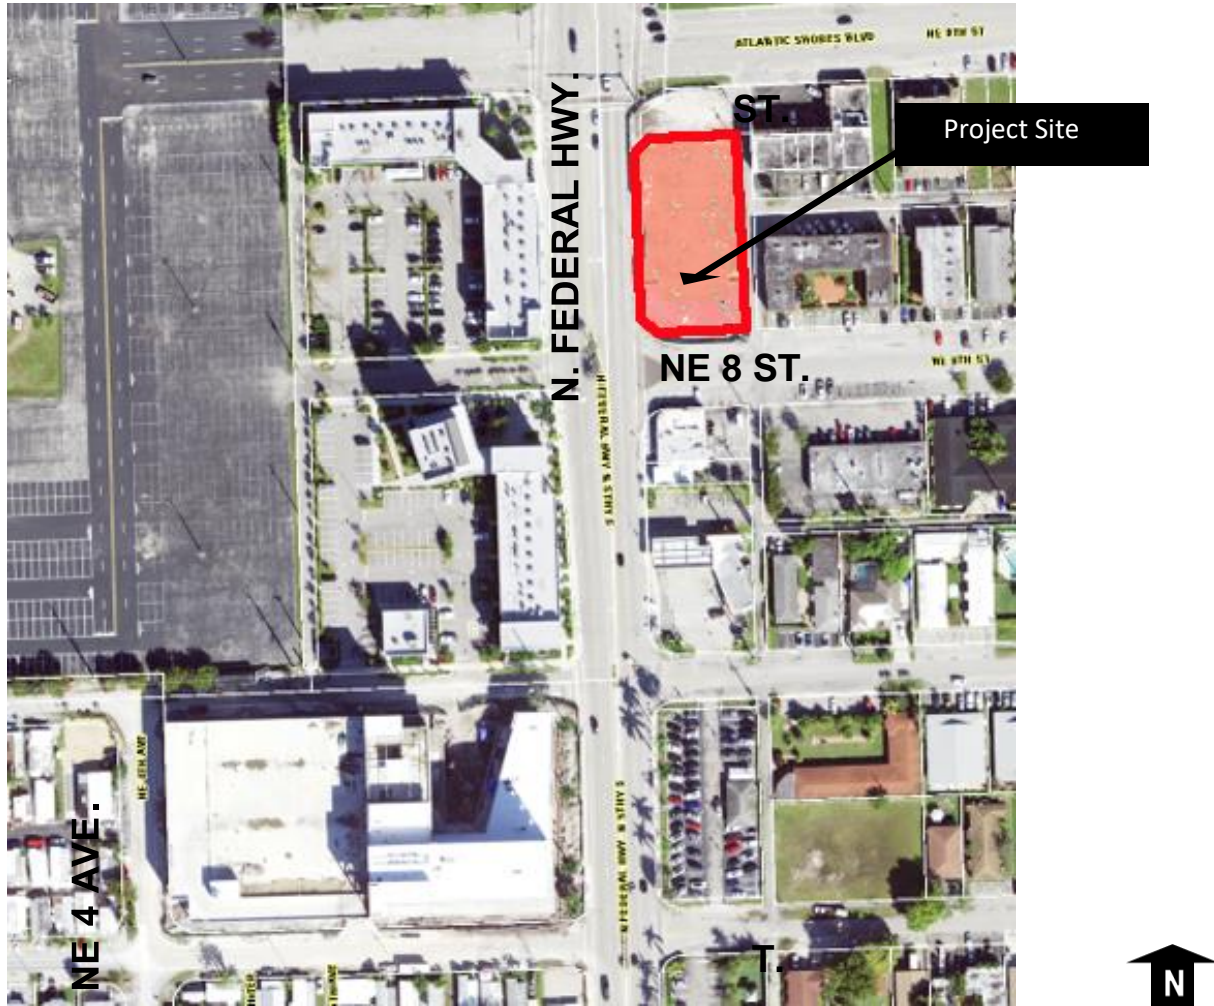

LOCATION/AERIAL MAP

Atlantic Village – Phase 4
800 N. Federal Hwy.
Applications #DB-21-4094,
#Z-21-4095, #RD-21-4096