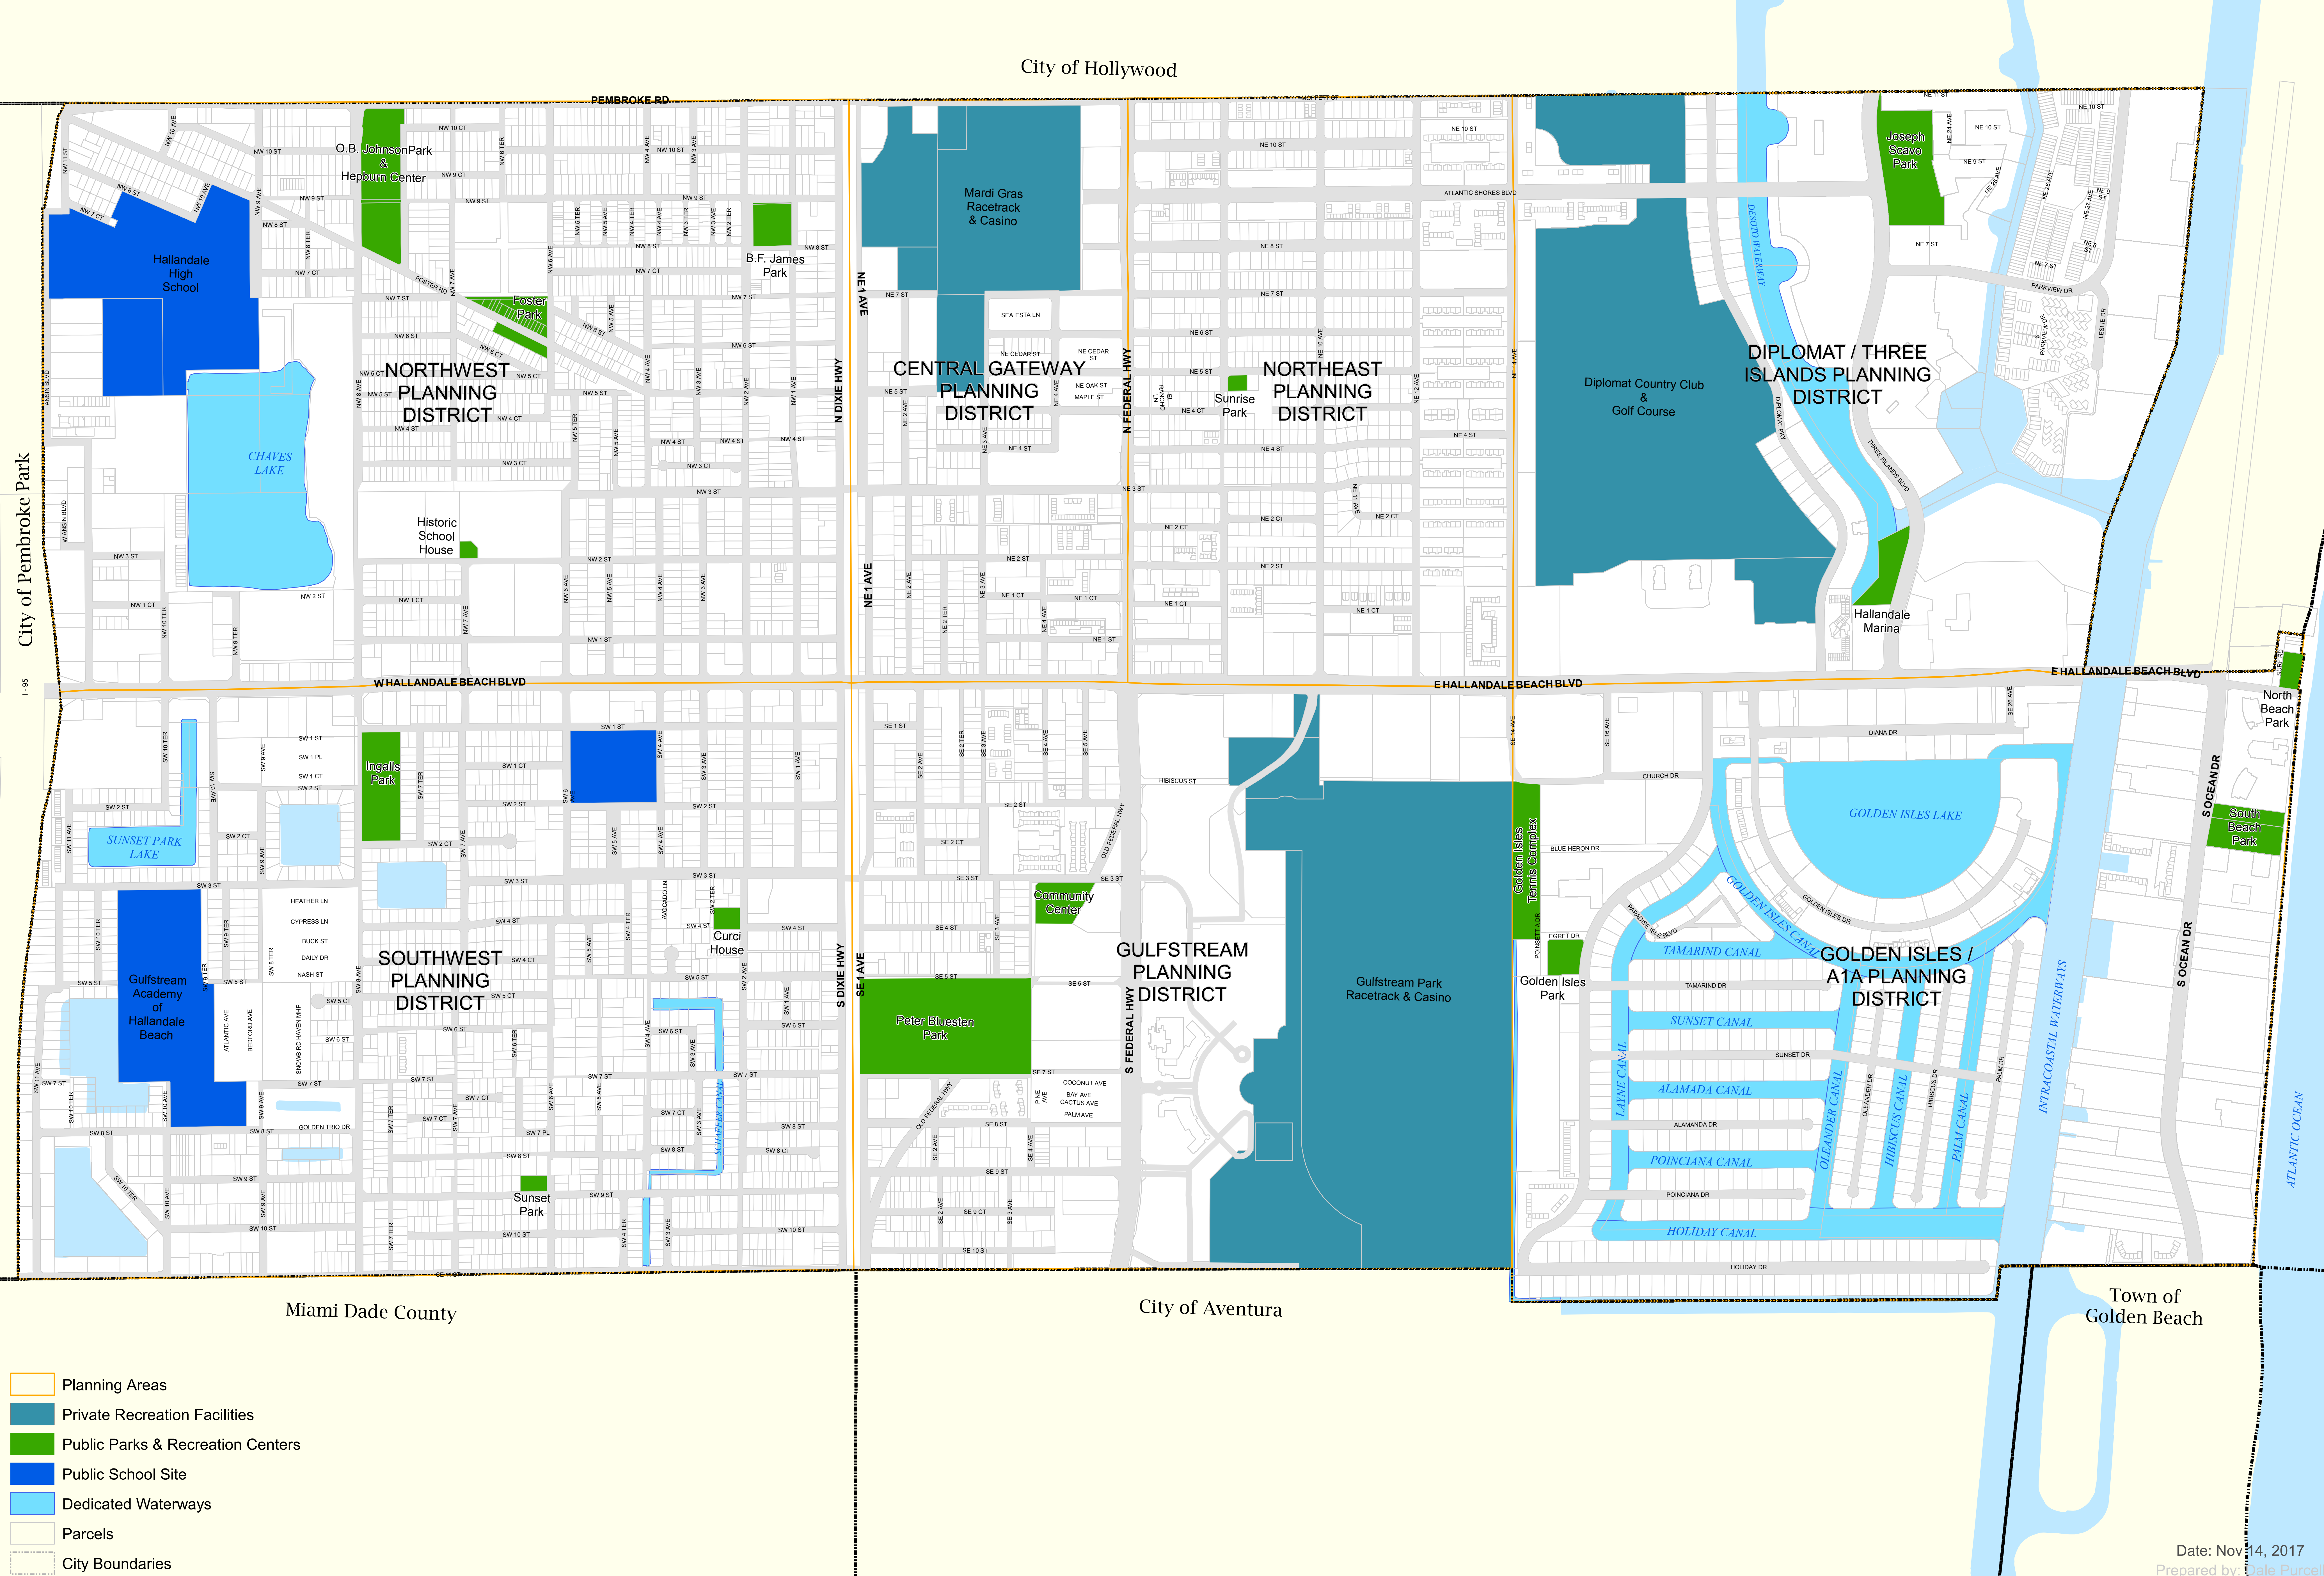

City of Hollandale Beach PLANNING DISTRICT AREAS

Figure 2-2

City of Pembroke Park

1-95

- Planning Areas
- Private Recreation Facilities
- Public Parks & Recreation Centers
- Public School Site
- Dedicated Waterways
- Parcels
- City Boundaries