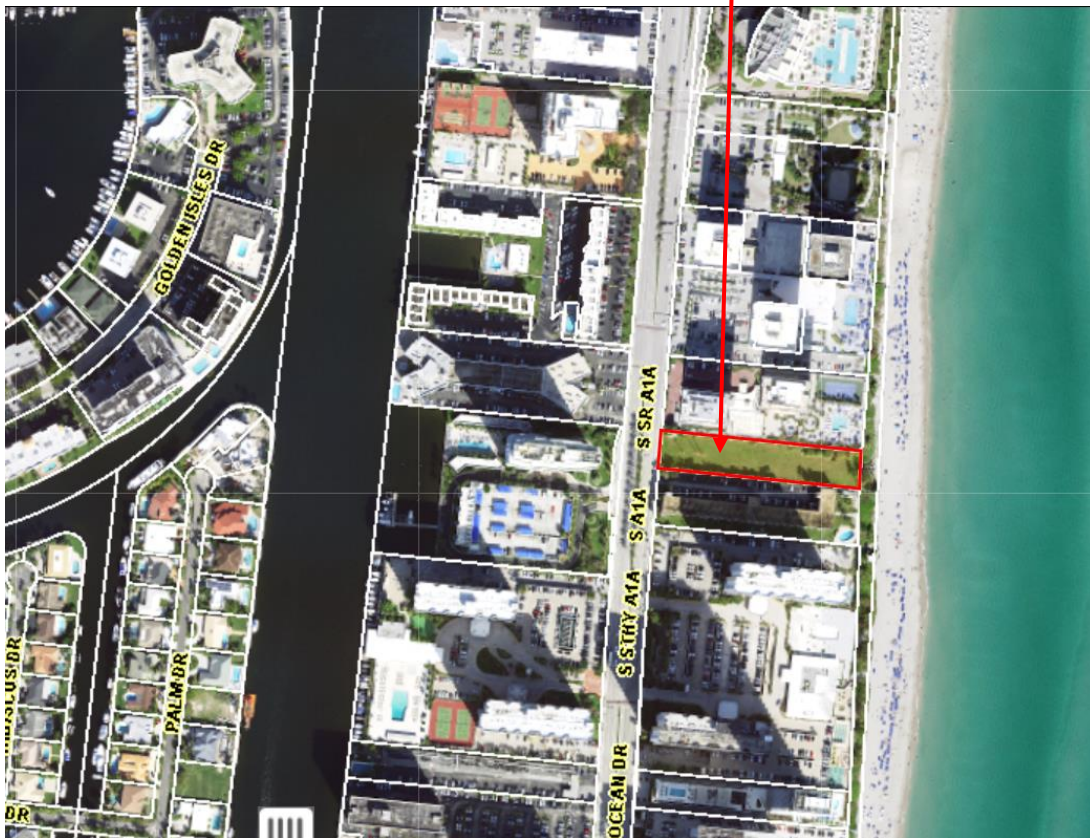

Aerial Map

Subject Property

Biltmore Mansions Plat Note Amendment
1928 S Ocean Drive
#P-24-03754