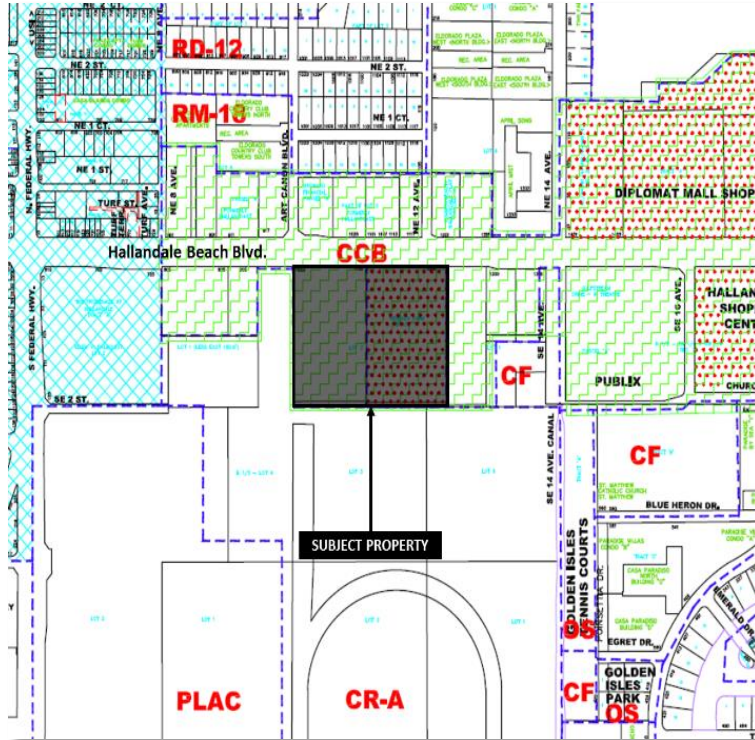

LOCATION MAP

Application # 2696-17-PDO
Romagnole Investment Properties, LLC
1000-1100 East Hallandale Beach Blvd.